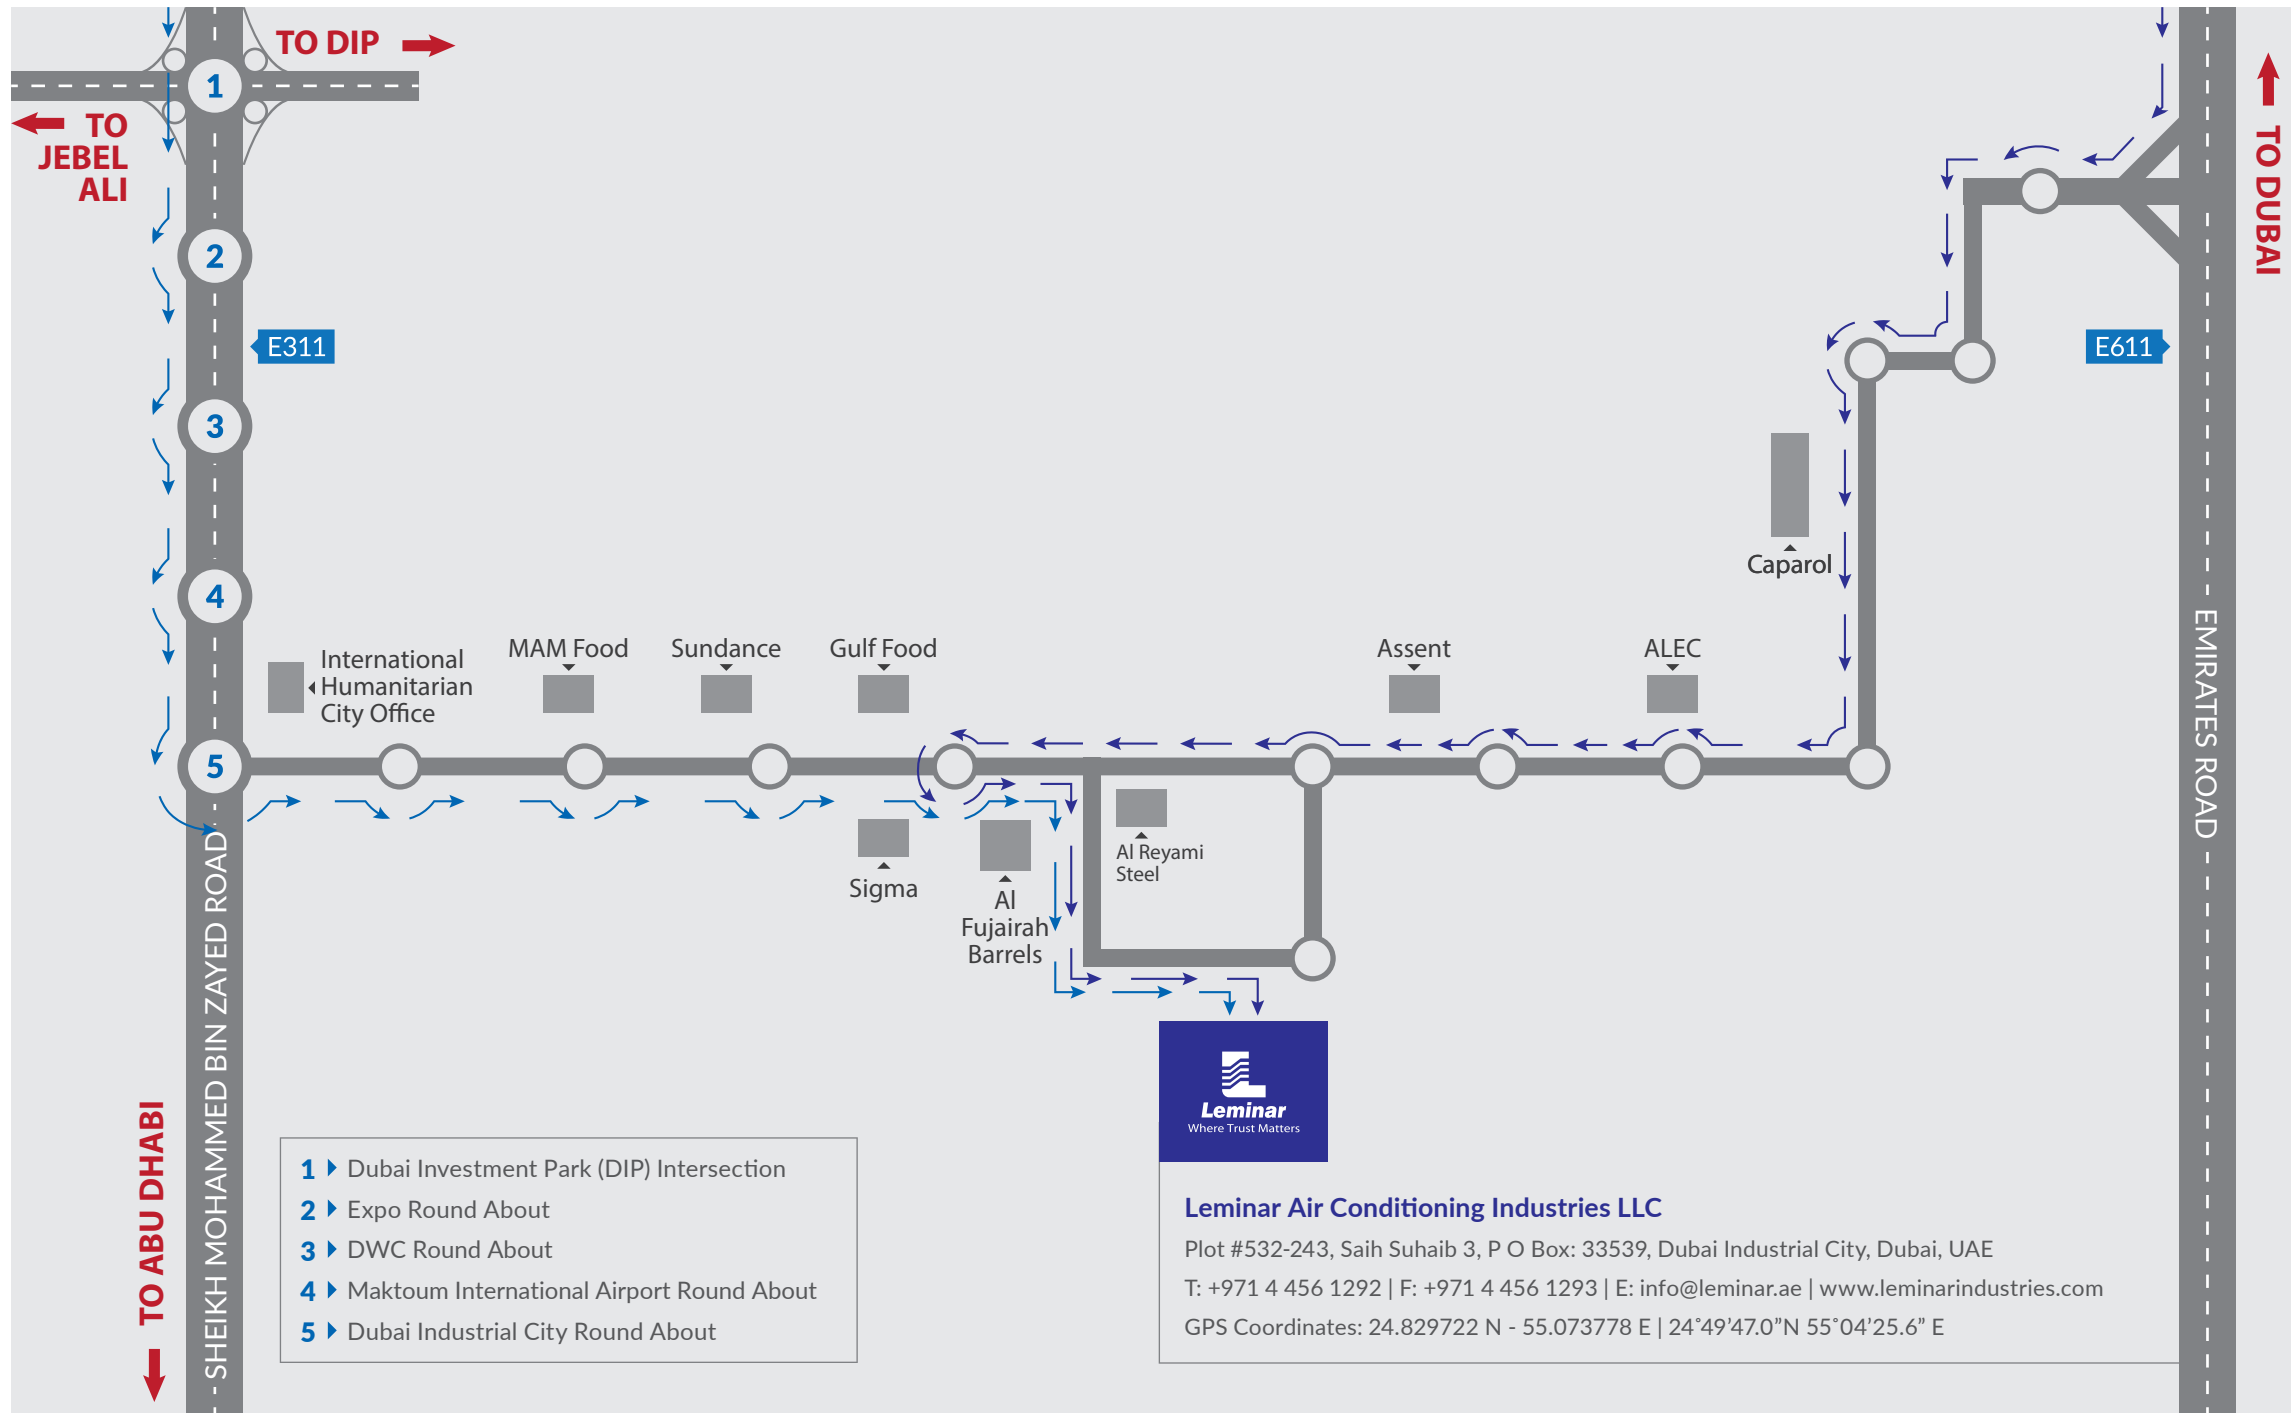

LOCATION MAP

- 1 ▶ Dubai Investment Park (DIP) Intersection
- 2 ▶ Expo Round About
- 3 ▶ DWC Round About
- 4 ▶ Maktoum International Airport Round About
- 5 ▶ Dubai Industrial City Round About

Leminar Air Conditioning Industries LLC

Plot #532-243, Saih Suhaib 3, P O Box: 33539, Dubai Industrial City, Dubai, UAE
 T: +971 4 456 1292 | F: +971 4 456 1293 | E: info@leminar.ae | www.leminarindustries.com
 GPS Coordinates: 24.829722 N - 55.073778 E | 24°49'47.0"N 55°04'25.6" E